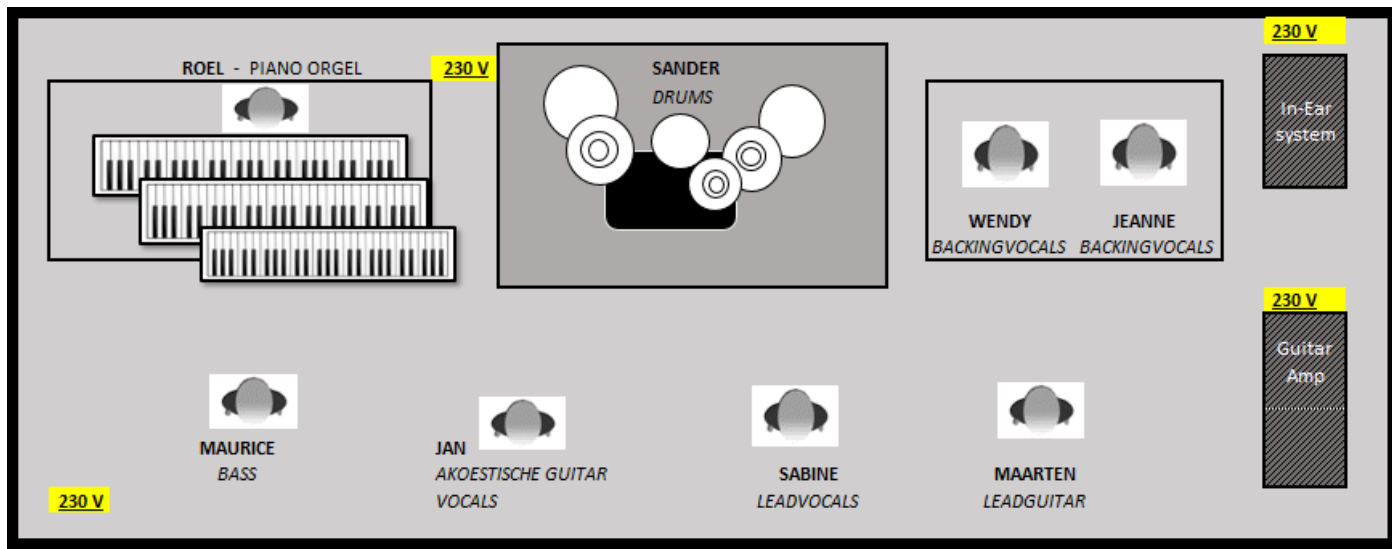

Woodstock Tribute Band – Stage plan

Frans Ceelen +31 6 30410231 fransceelen@kpnmail.nl

Sander v/d Berk +31 6 25535681 s.vandenberk@ziggo.nl

www.woodstock-tribute.nl

STAGE RIDER

Power supply for: Keyboards - Bass/acoustic guitar - In-ear System/Drums - Guitar-amp

Line Up

Sander	Drums
Maurice	Bass
Maarten	Guitar (Kemper amp stereo)
Roel	Keyboards (own mixing table)
Sabine	Lead vocals (own wireless microfoon)
Jan	Lead vocals, Guitar (acoustic)
Wendy	Background vocals
Jeanne	Background vocals

All signals except drums go through the splitter, drums go straight to FOH and is sent back to the monitor table as a complete drum mix (signal 1 multi cable).

Woodstock Tribute Band supplies 2 XLR multi cables of 3 meters long (on the right at the back of the stage) for inserting the XLR plugs 1 to 14 for channel 11 to 23 and the return drum-mix.

The in-ear drum mix must be supplied from the FOH via signal 1 from stage splitter to the monitor table.

Woodstock Tribute Band supplies 2 stage blocks for the inputs and outputs of the band on stage.

CHANNEL LIST